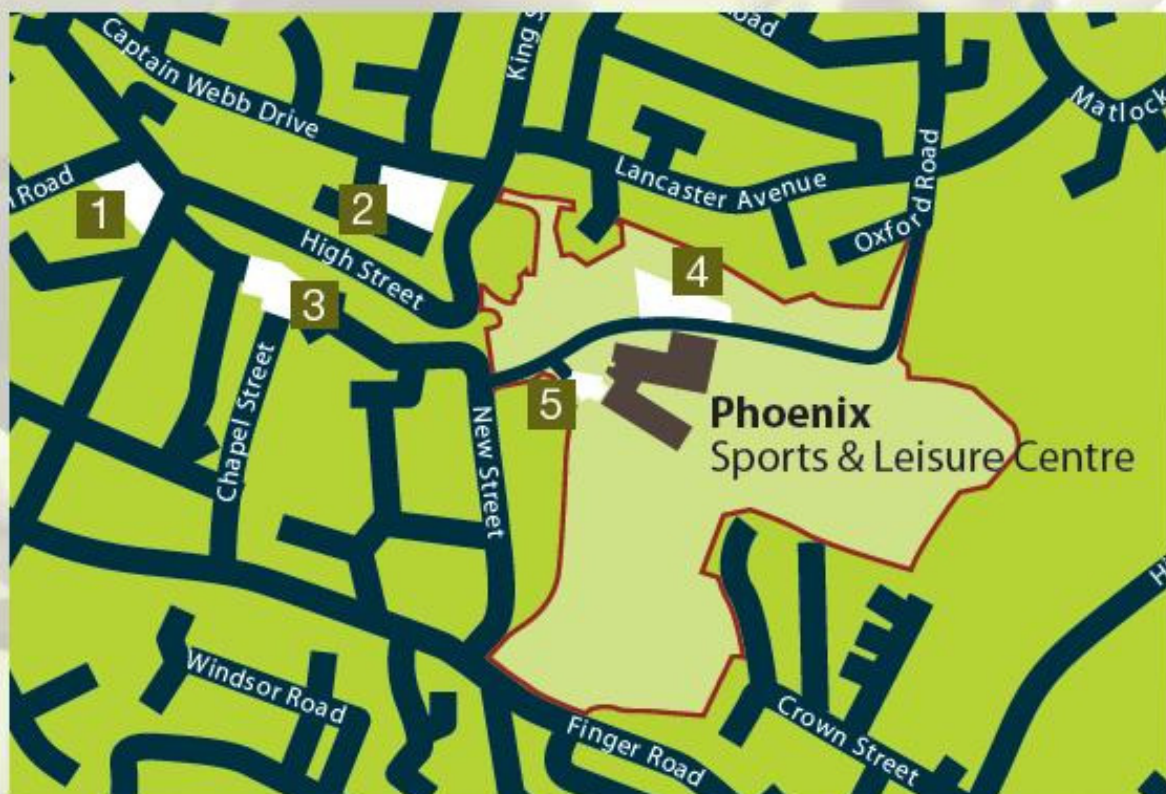

Parking available for Phoenix Sports & Leisure Centre

Parking sites

1	Burton Street	58 spaces	Free
2	Captain Webb Drive	118 spaces	Free
3	George Street	57 spaces	Free
4	Phoenix visitor parking*	110 spaces	Free
5	Phoenix visitor parking	24 spaces	Free

* Available evenings, after 6pm, and weekends only.

The staff car parking (11 spaces) will be available for community use outside of school time.